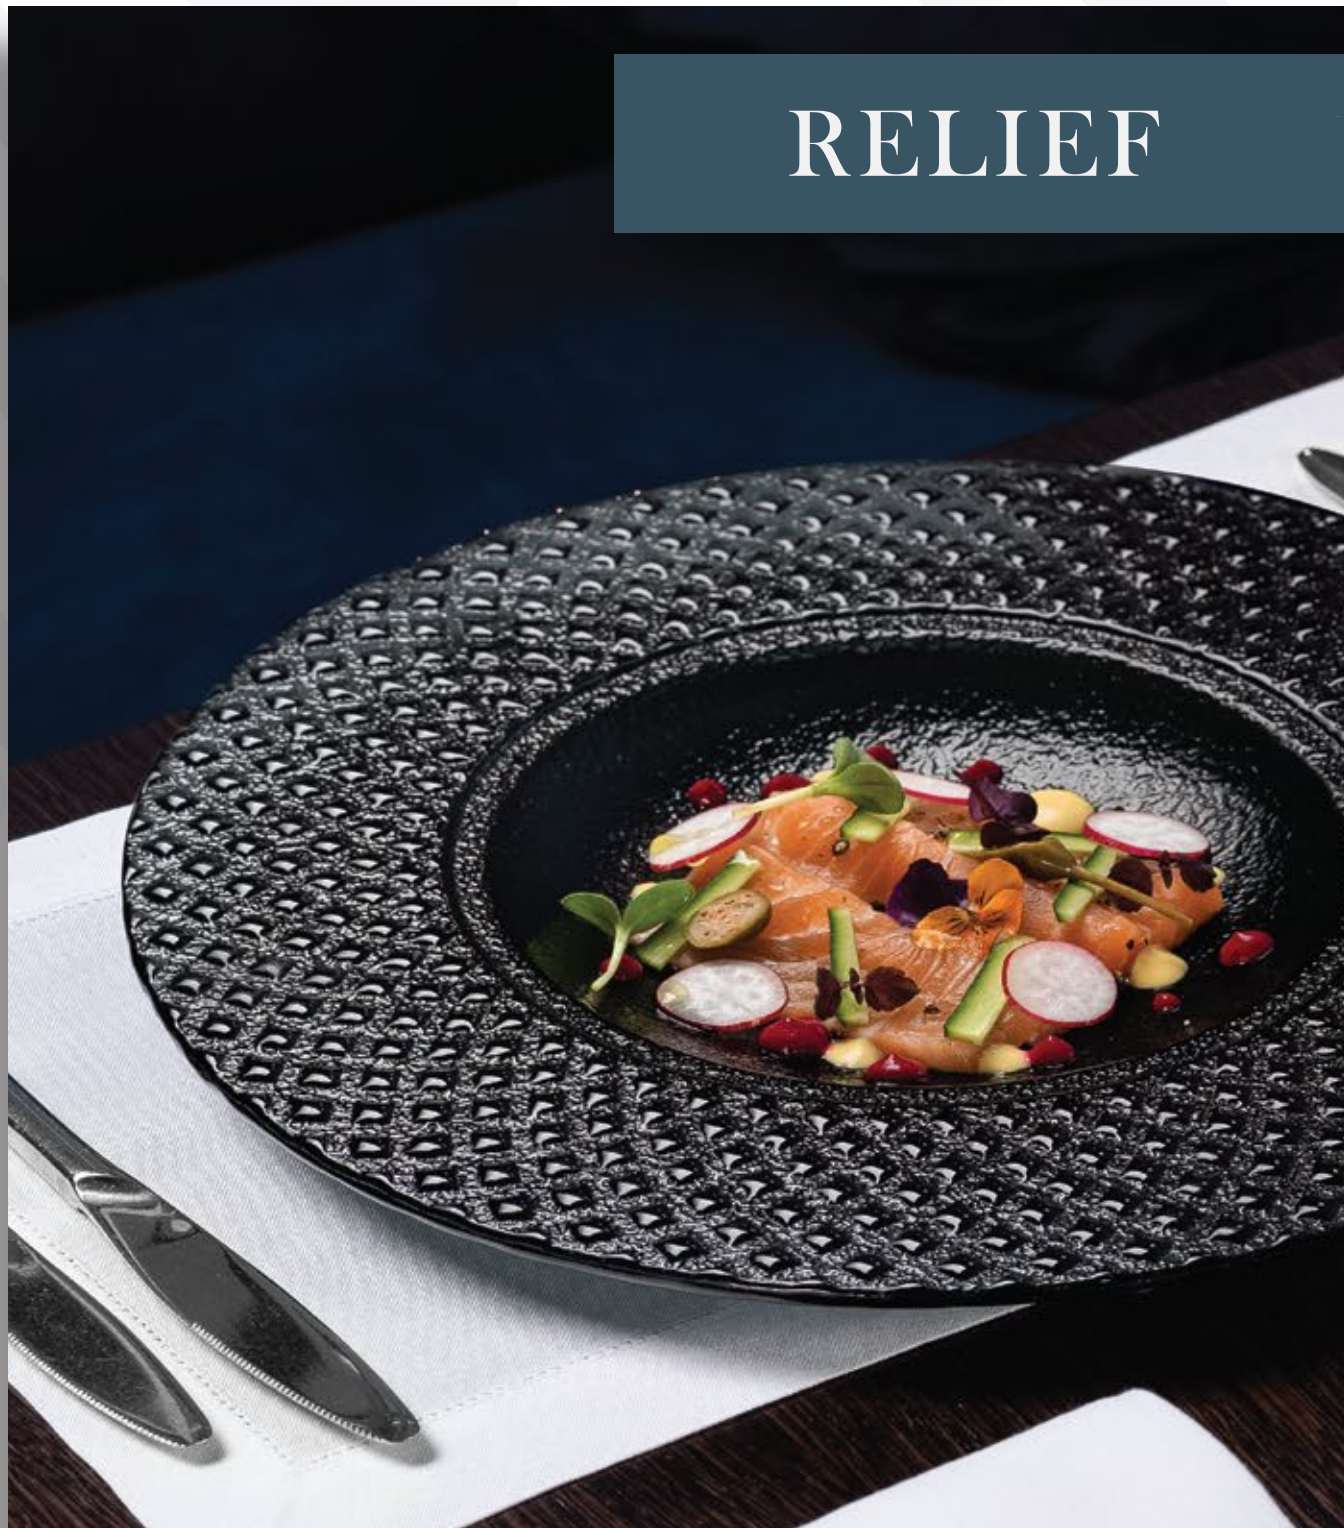

RELIEF

The relief technique in glass features raised or recessed designs on the surface, adding a three-dimensional effect. This method results in an elegant and luxurious appearance, with patterns that are often geometric, floral, or abstract. These designs enhance the artistic and aesthetic value of the object, providing both visual and tactile appeal. Depending on the designs, they also help the chef add their own unique touch to the presentation.