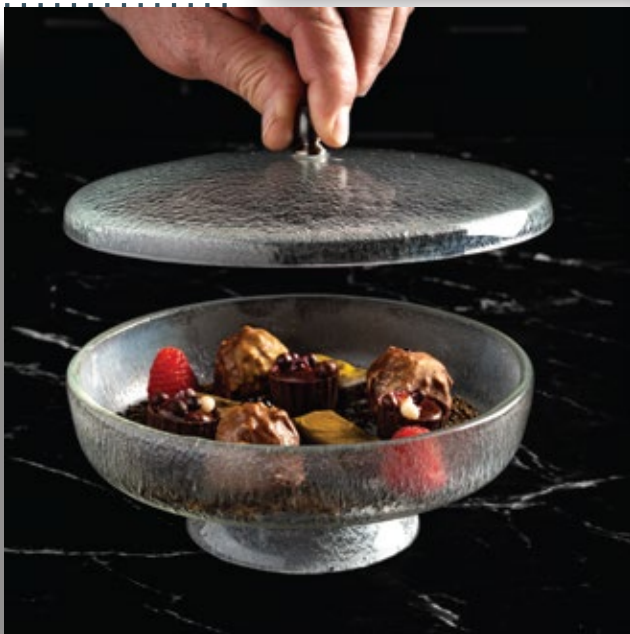

### SUSHI PLATES

Code	External
SGL900110	13x34x4cm

Code	External
SGL900120	11x31x4cm

Code	External
SGL900130	17x39x2,5cm

Code	External
SGL900122	17x40x2,5cm