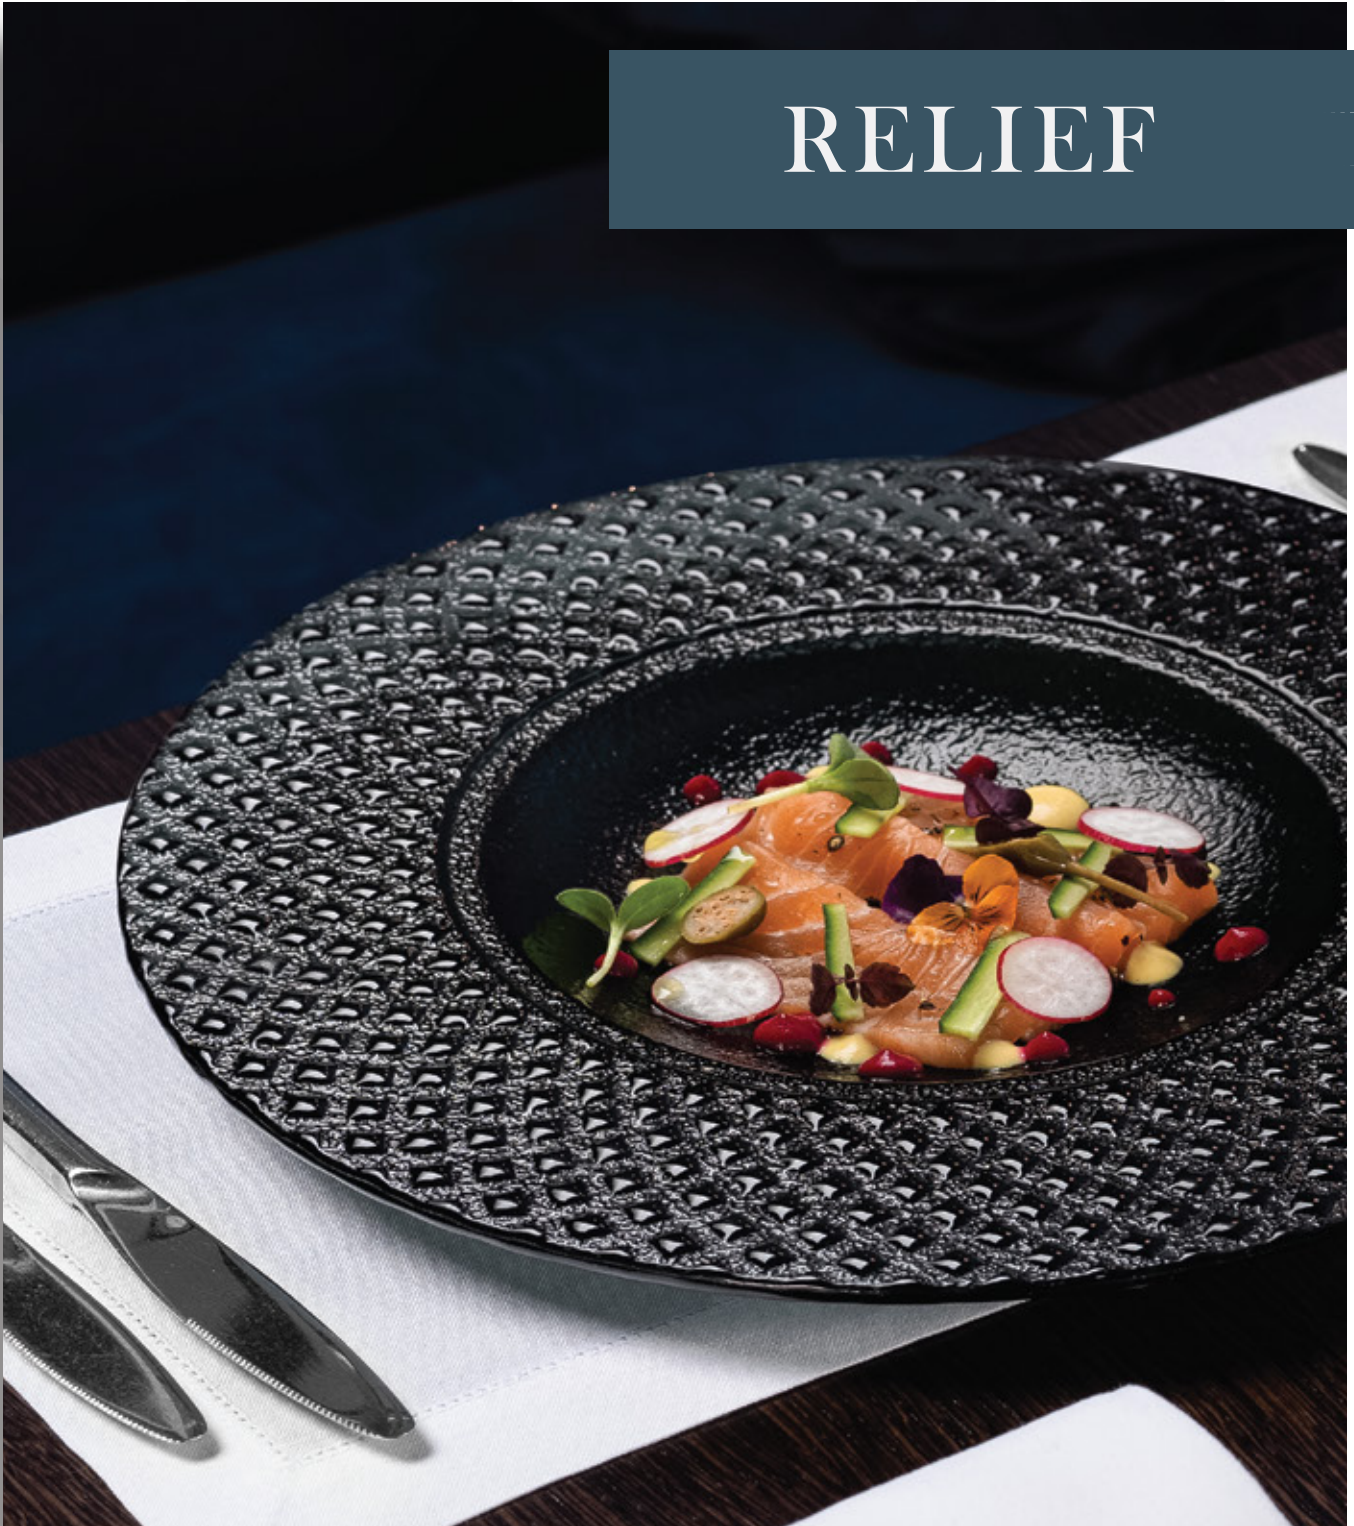

RELIEF

The relief technique in glass features raised or recessed designs on the surface, adding a three-dimensional effect. This method results in an elegant and luxurious appearance, with patterns that are often geometric, floral, or abstract. These designs enhance the artistic and aesthetic value of the object, providing both visual and tactile appeal. Depending on the designs, they also help the chef add their own unique touch to the presentation.